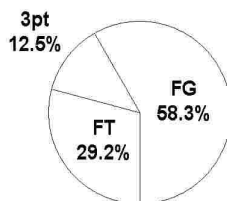

2005 AHSAA 4A Girls State Basketball Championships - TEAM SHOT CHART for the Geneva Panthers
Geneva Panthers vs. Madison County Tigers
DATE: 03/02/2005 TIME: 9:00 SITE: BJCC

Shot Summary	M/A	%	PTS
3Pt FG	2/9	22.2%	6
2Pt FG	14/40	35.0%	28
Layups - L	0/0	0.0%	0
Layups - R	0/0	0.0%	0
Dunks	0/0	0.0%	0
Putbacks	0/0	0.0%	0
Overall Shooting	16/49	32.7%	34
Free Throws	14/28	50.0%	14
Total Points			48

Scoring Distribution

Scoring Locations

By Period	FG	FGA	FG%	3Pt	3PA	3P%	FT	FTA	FT%	PTS	ORB	DRB	TR	PF	AST	TO	BS	ST	P/S
1st Period	3	9	33.3	1	1	100	1	6	16.7	8	3	5	8	3	2	8	0	3	0.67
2nd Period	3	11	27.3	1	2	50.0	6	8	75.0	13	3	6	9	2	2	5	0	1	0.87
3rd Period	6	13	46.2	0	3	0.00	3	4	75.0	15	2	5	7	8	1	3	1	2	1.00
4th Period	4	16	25.0	0	3	0.00	4	10	40.0	12	7	6	13	7	1	5	0	2	0.57
Game	16	49	32.7	2	9	22.2	14	28	50.0	48	15	22	37	20	6	21	1	8	0.76

Scoring Breakdown

Scoring Range