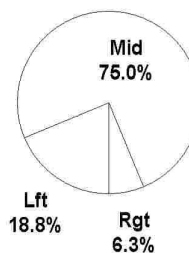

2005 AHSAA 4A Girls State Basketball Championships - TEAM SHOT CHART for the Geneva Panthers
Geneva Panthers vs. Madison County Tigers
DATE: 03/02/2005 TIME: 9:00 SITE: BJCC

Shot Summary	M/A	%	PTS
3Pt FG	2/9	22.2%	6
2Pt FG	14/40	35.0%	28
Layups - L	0/0	0.0%	0
Layups - R	0/0	0.0%	0
Dunks	0/0	0.0%	0
Putbacks	0/0	0.0%	0
Overall Shooting	16/49	32.7%	34
Free Throws	14/28	50.0%	14
Total Points			48

Scoring Distribution

Scoring Locations

By Period	FG	FGA	FG%	3Pt	3PA	3P%	FT	FTA	FT%	PTS	ORB	DRB	TR	PF	AST	TO	BS	ST	P/S
1st Period	3	9	33.3	1	1	100	1	6	16.7	8	3	5	8	3	2	8	0	3	0.67
2nd Period	3	11	27.3	1	2	50.0	6	8	75.0	13	3	6	9	2	2	5	0	1	0.87
3rd Period	6	13	46.2	0	3	0.00	3	4	75.0	15	2	5	7	8	1	3	1	2	1.00
4th Period	4	16	25.0	0	3	0.00	4	10	40.0	12	7	6	13	7	1	5	0	2	0.57
Game	16	49	32.7	2	9	22.2	14	28	50.0	48	15	22	37	20	6	21	1	8	0.76